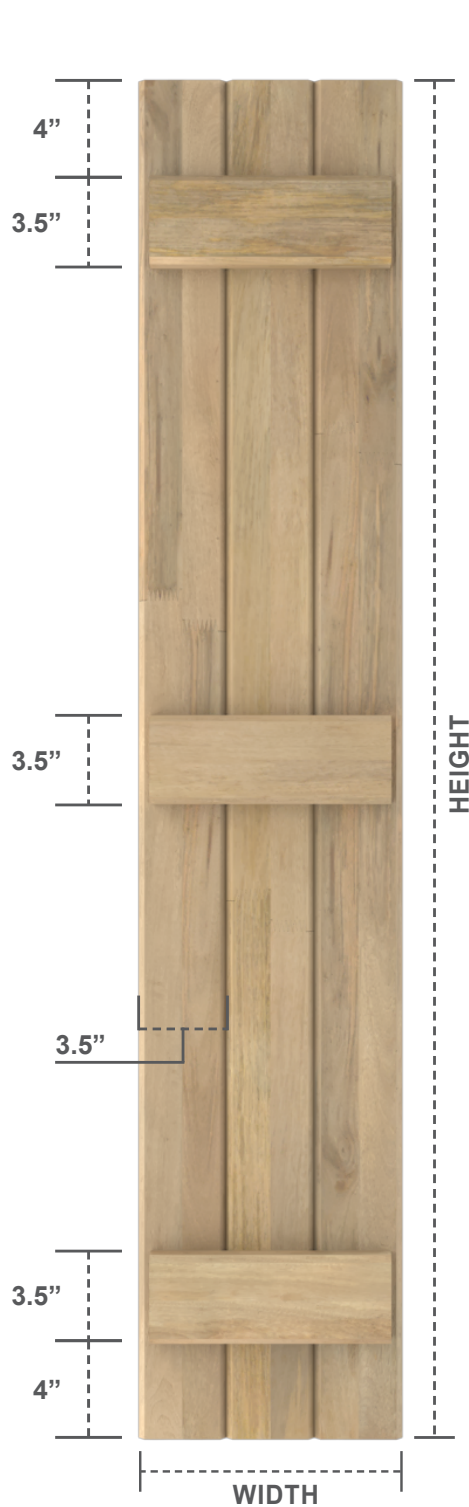

MANGO WOOD SHUTTERS

JOINED BOARD-N-BATTEN SHUTTER

STYLE

3 BOARDS
3 BATTEN

FRONT VIEW

SIDE VIEW

AVAILABLE
WIDTH

10.5"

AVAILABLE
HEIGHT

36" - 84"