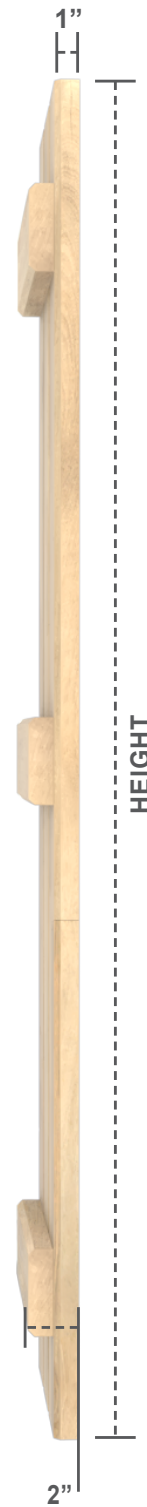

MANGO WOOD SHUTTERS

JOINED BOARD-N-BATTEN SHUTTER

STYLE

3 BOARDS
3 BATTEN

FRONT VIEW

SIDE VIEW

AVAILABLE
WIDTH

10.5"

AVAILABLE
HEIGHT

36" - 84"